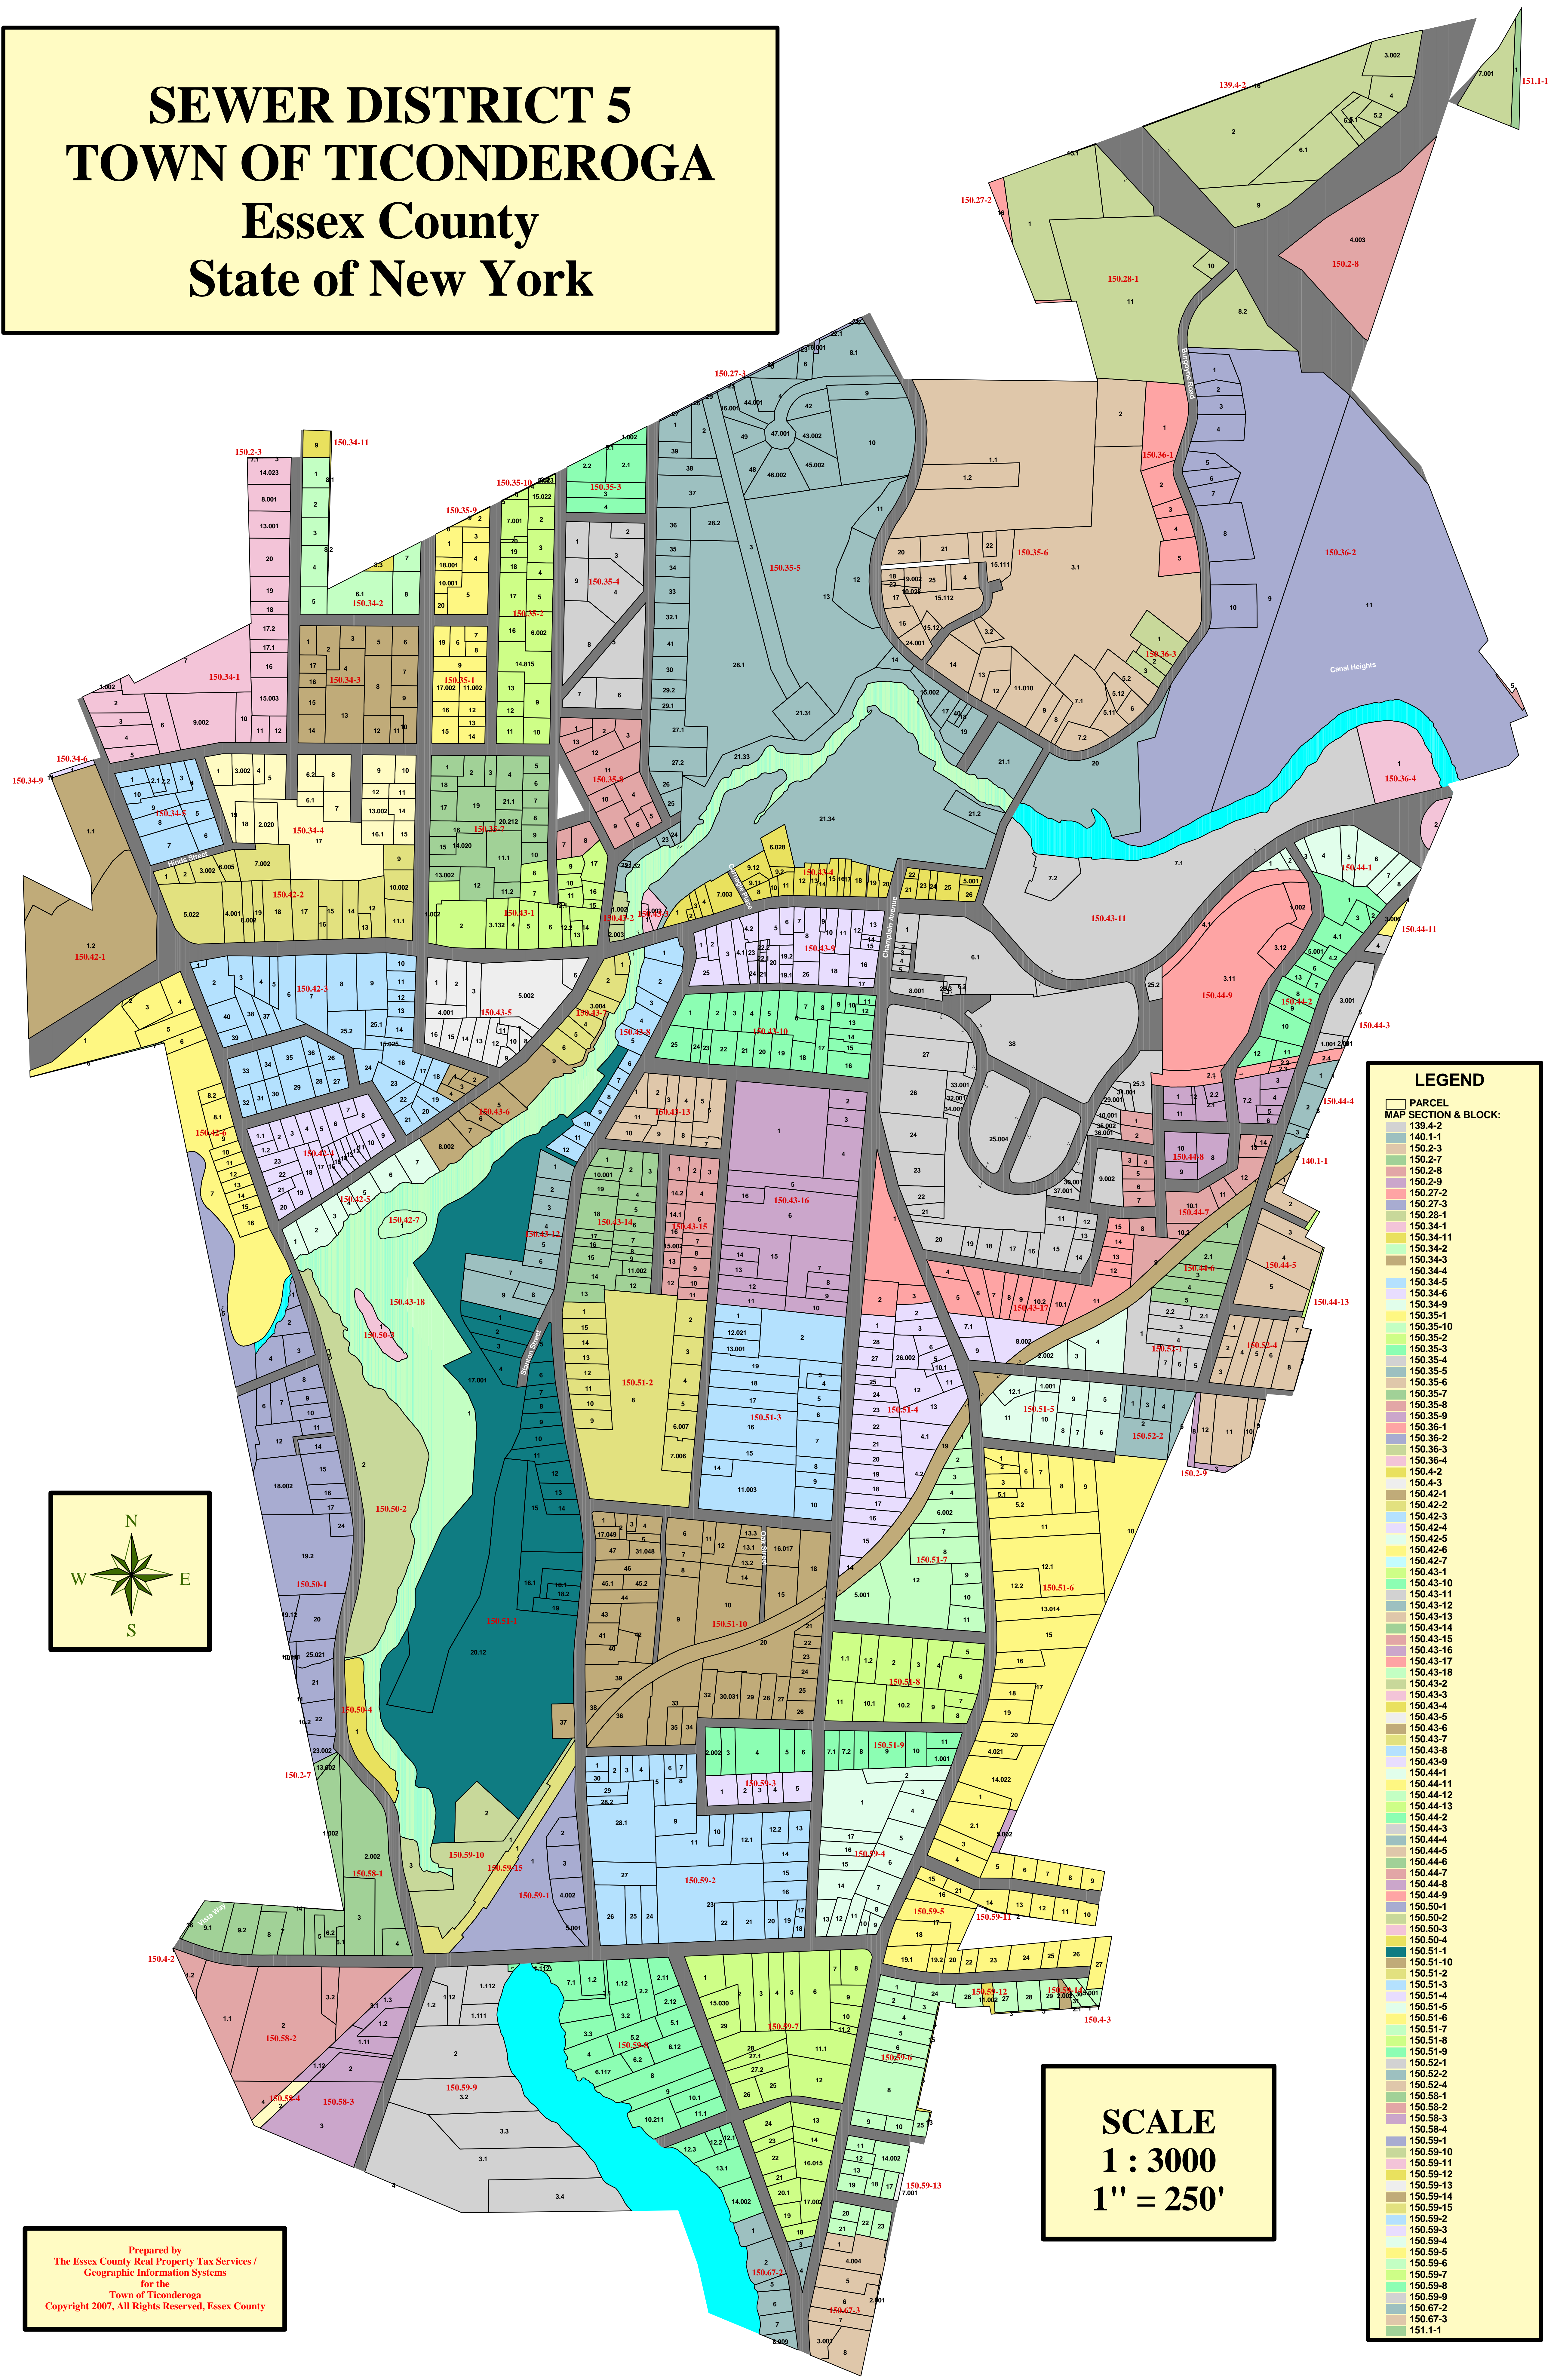

SEWER DISTRICT 5 TOWN OF TICONDEROGA Essex County State of New York

SCALE
1 : 3000
1" = 250'

Prepared by
The Essex County Real Property Tax Services /
Geographic Information Systems
for the
Town of Ticonderoga
Essex County
Copyright 2007, All Rights Reserved.